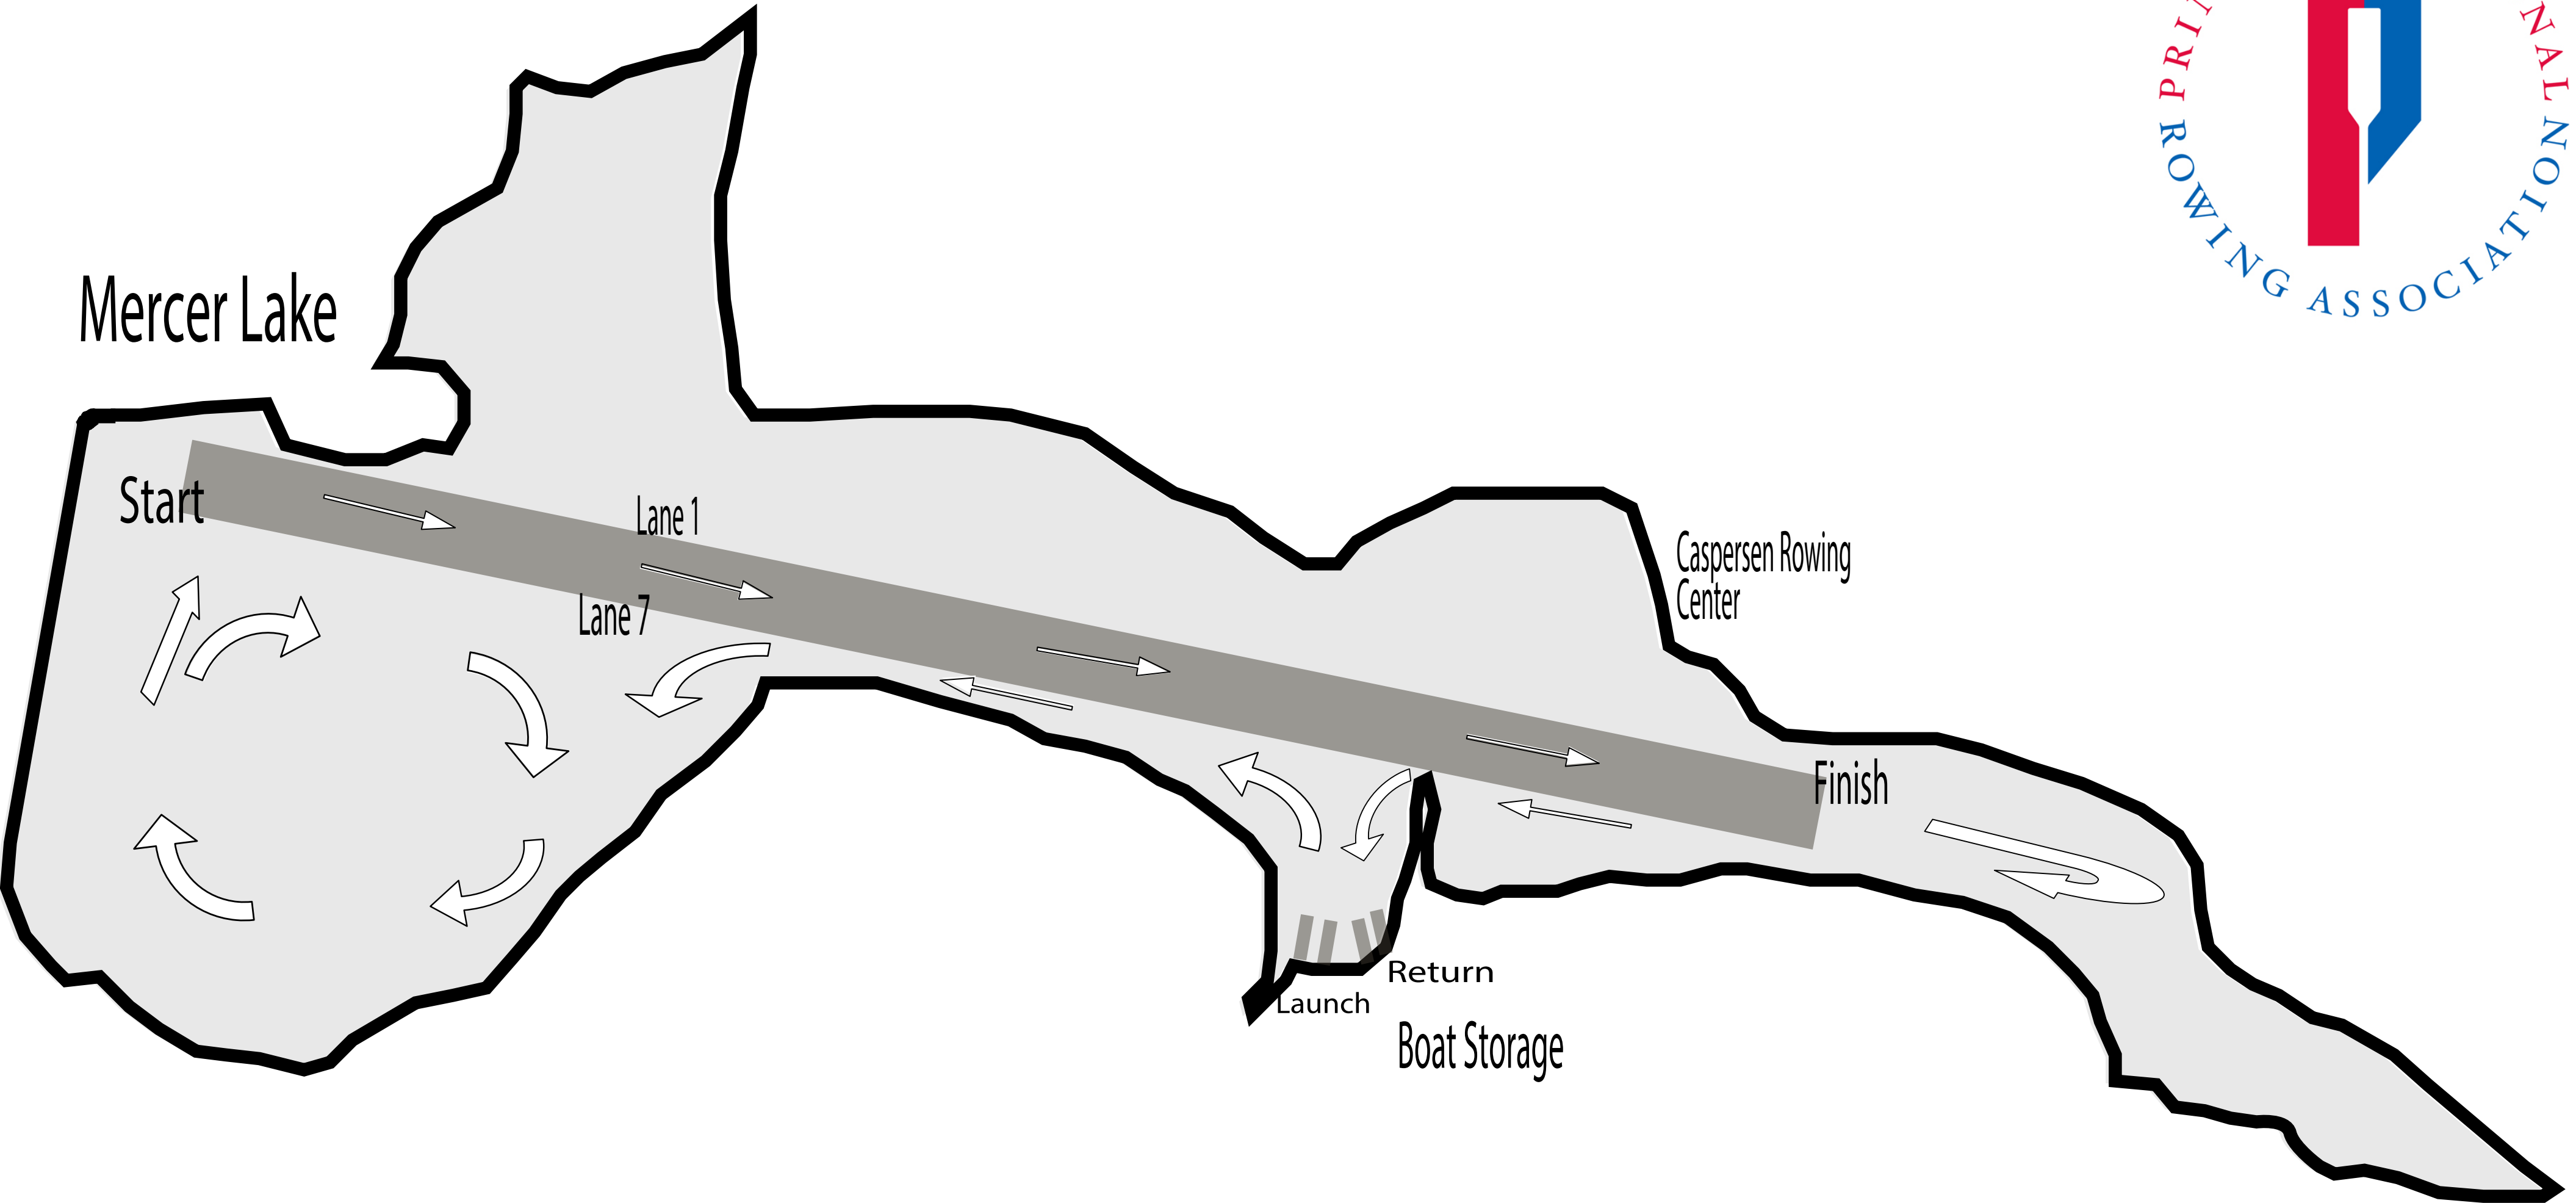

Regatta Race Traffic Pattern

Mercer Lake

Start

Lane 1

Lane 7

Caspersen Rowing Center

Finish

Launch

Return

Boat Storage